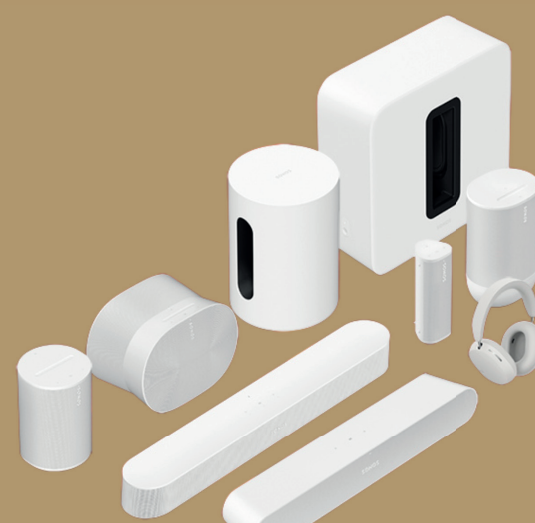

Sonos Sub Mini €499

**Nu €399**

Sonos Move 2 €499

**Nu €399**

MEER PROMO'S IN ONZE WINKELS.